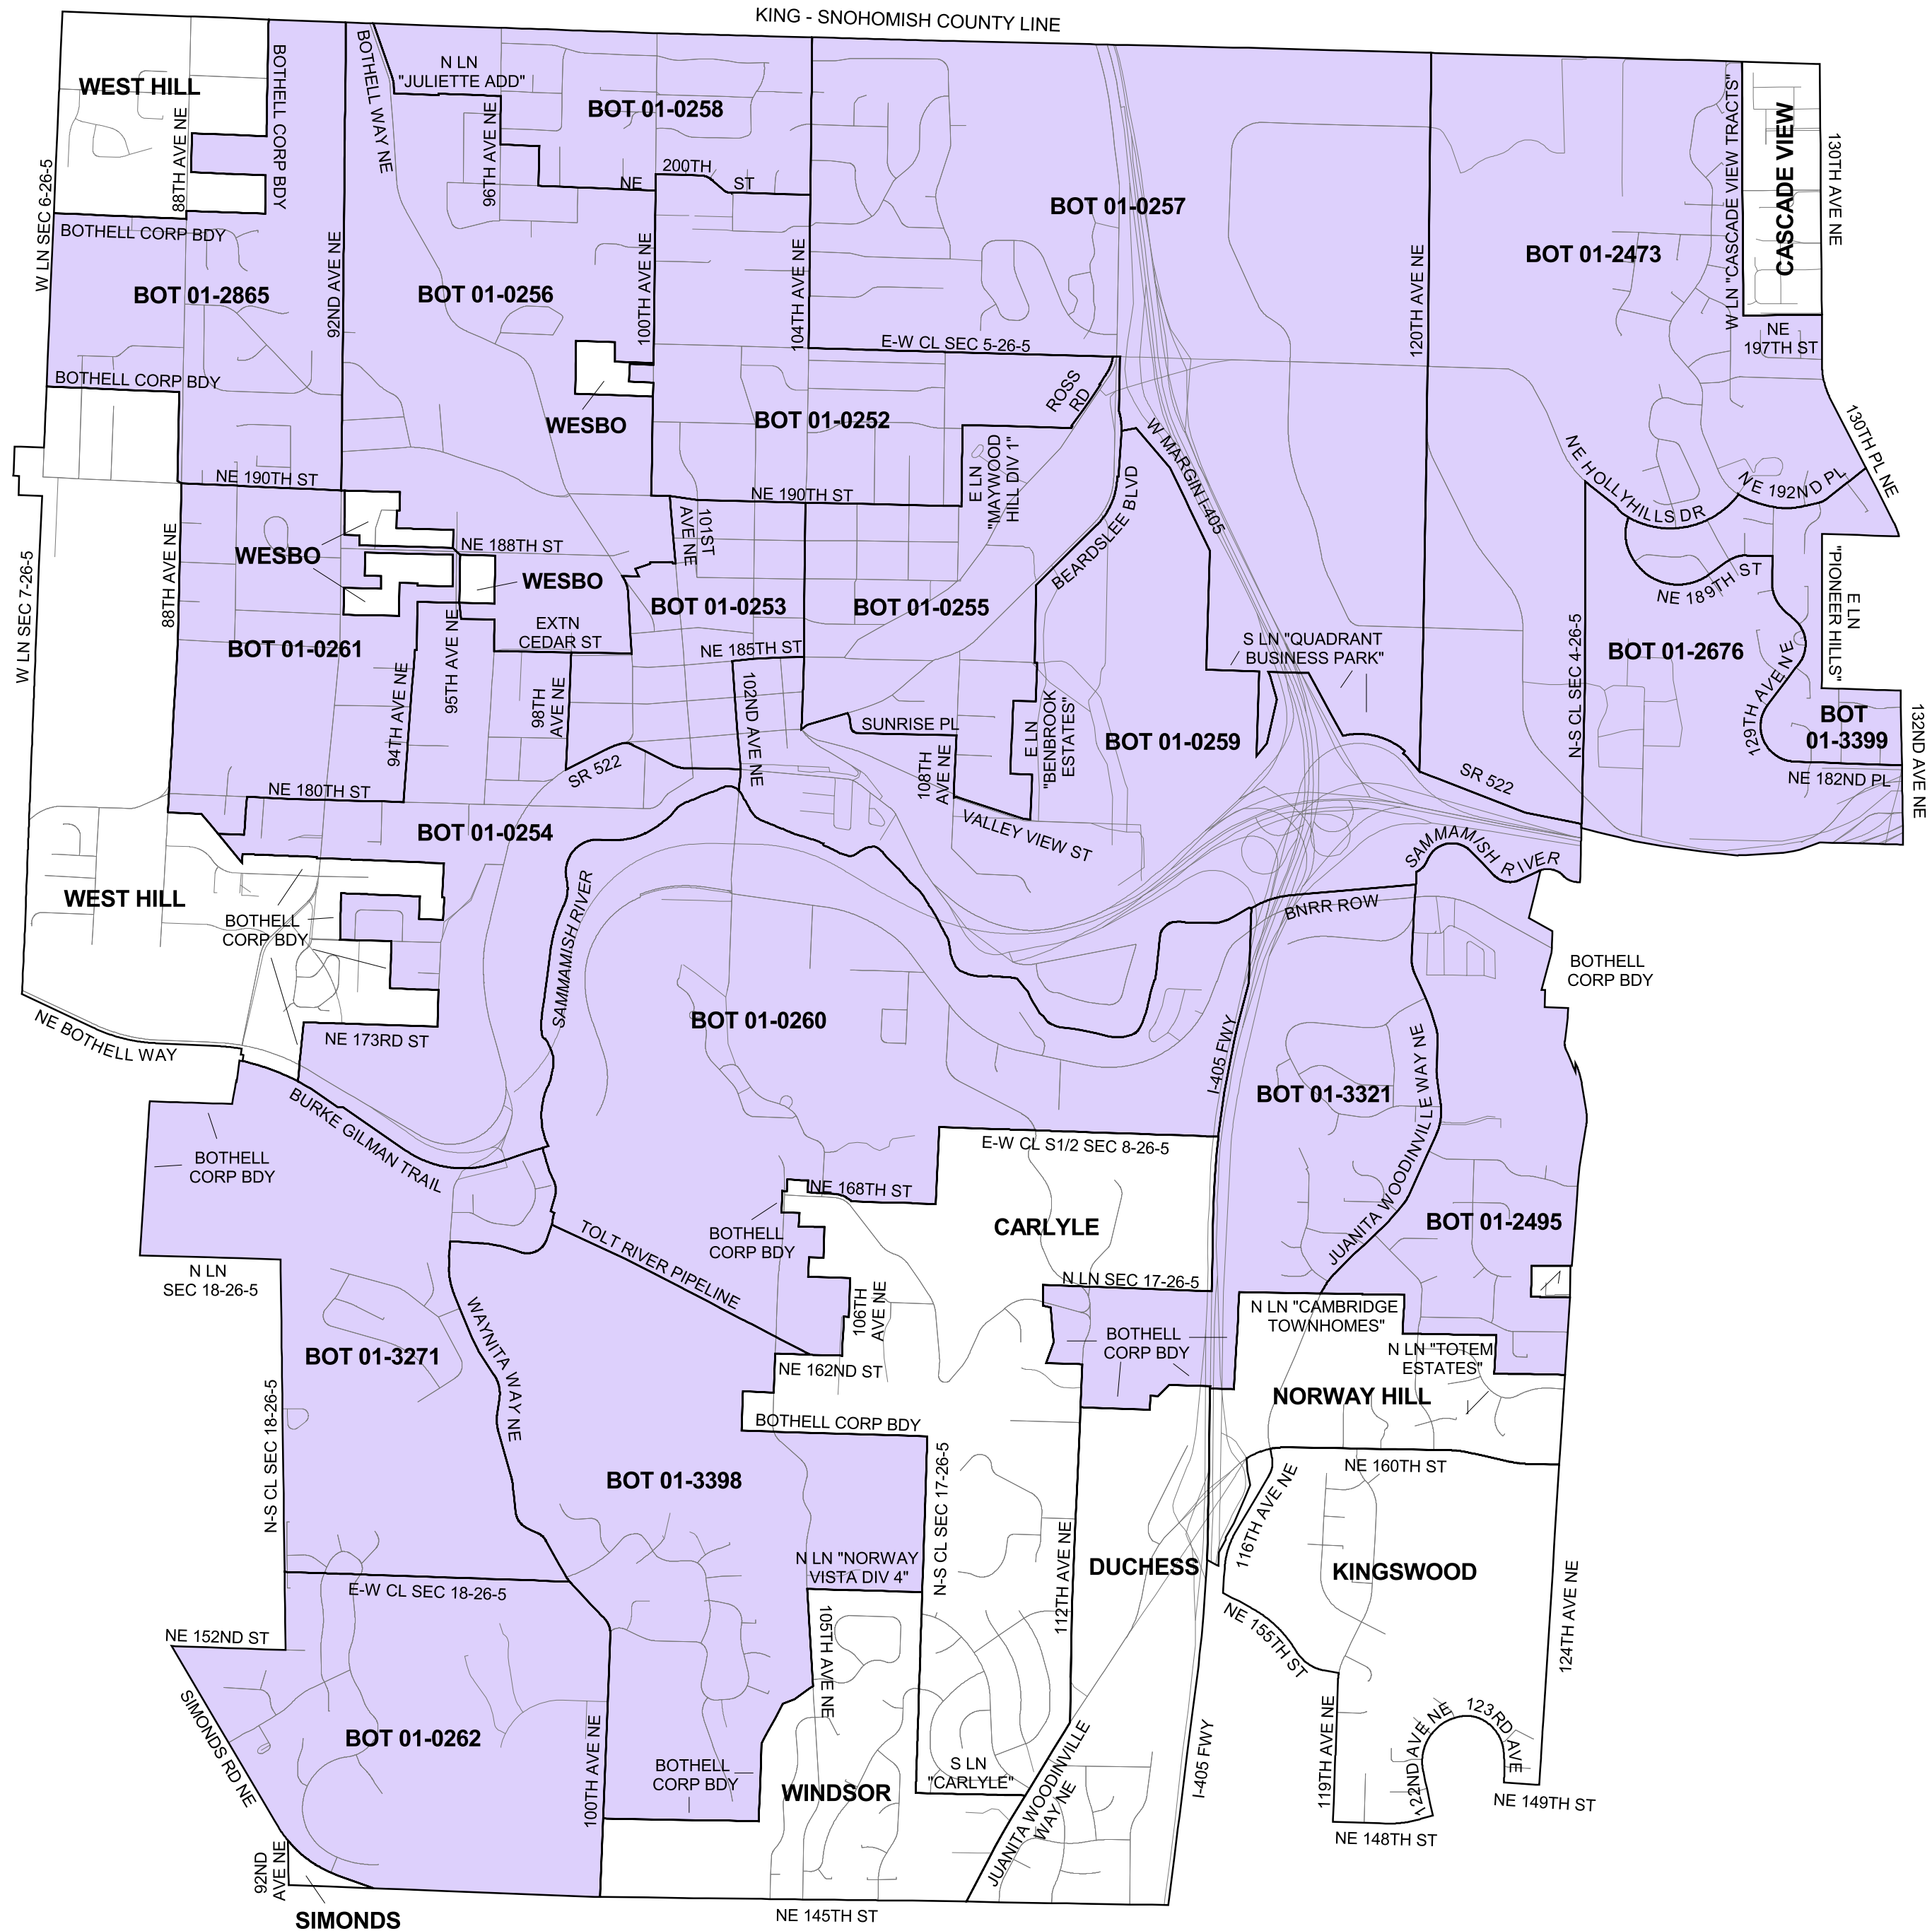

Legislative District 1

Legend

- 2009 Precinct Boundaries
- **Cities**
- Bothell
- Unincorporated King County
- Streets

King County

Produced by:
GIS Section
Department of Elections

June 2009